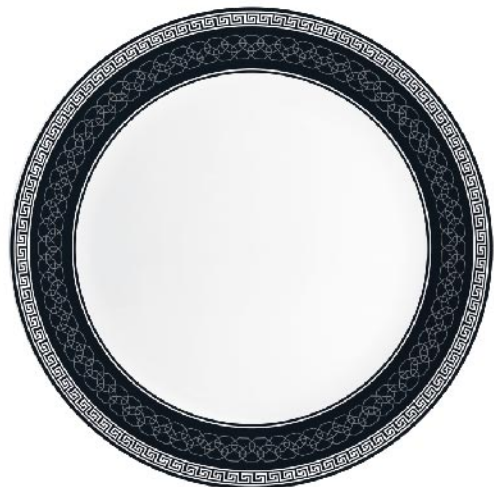

Orange Garnet

Dinner Plate

Quarter Plate

Soup Bowl

Veg Bowl

Blue Sapphire

Designs

Blue Sapphire

Red Ruby

Green Emerald

Black Diamond

Orange Garnet

ZARAH

COLLECTION

Range

Dinner Plate 11"
270 mm