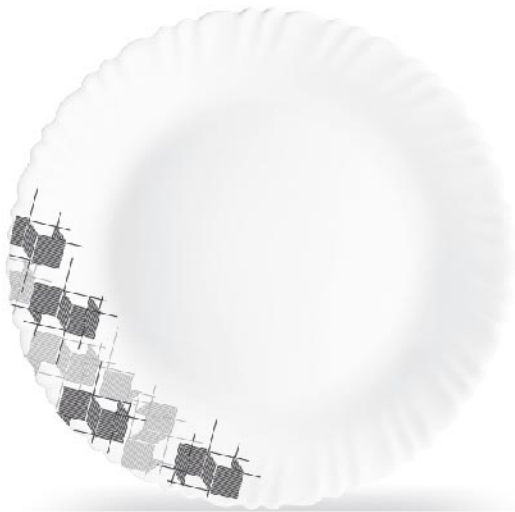

COLLECTION

Blue Swirl

Dinner Plate

Quarter Plate

Soup Bowl

Veg Bowl

Cool Lines

Dinner Plate

Quarter Plate

Soup Bowl

Veg Bowl

DAZZLE

COLLECTION

Linear Glaze

Dinner Plate

Quarter Plate

Soup Bowl

Veg Bowl

Florid Vine

Dinner Plate

Quarter Plate

Soup Bowl

Veg Bowl

DAZZLE