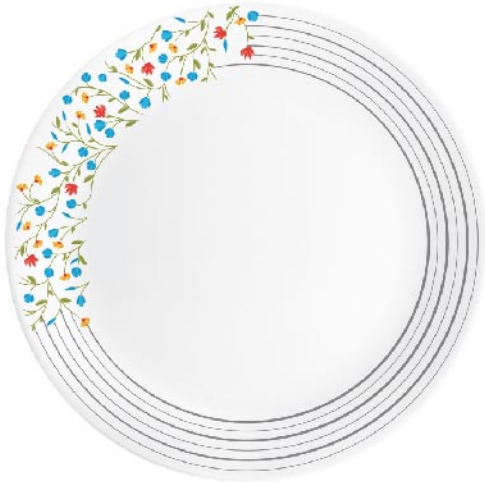

Fine Floral