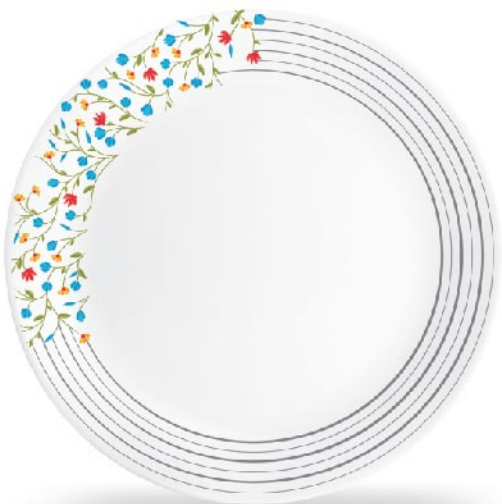

Soup Bowl

Veg Bowl

Purple Verbena

Dinner Plate

Quarter Plate

Soup Bowl

Veg Bowl

ZARAH

COLLECTION

Marvel Maze

Dinner Plate

Quarter Plate

Soup Bowl

Veg Bowl

Fine Floral

Dinner Plate

Quarter Plate

Soup Bowl

Veg Bowl

ZARAH

COLLECTION

Block Buster

Dinner Plate

Quarter Plate

Soup Bowl

Veg Bowl

Dainty Blue

Dinner Plate

Quarter Plate

Soup Bowl

Veg Bowl

ZARAH