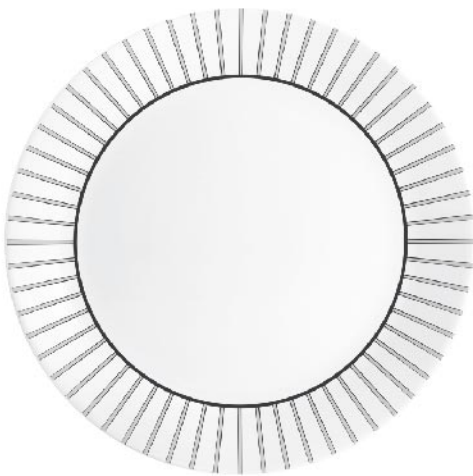

COLLECTION

Designs

Crazy Dots

Block Buster

Marvel Maze

Dainty Blue

Black Curves

Zarah Series - Dinner Set

Dinner Set	19 pcs	31 pcs	37 pcs	MRP (Decorated)	MRP (Plain)
Dinner Plate 11"	6	6	6	140	105
Dinner Plate 10"	-	-	-	130	100
Quarter Plate	6	6	6	95	70
Oval Platter	-	1	1	425	345
Serving Bowl Medium	1	2	2	325	265
Serving Bowl Lid	-	2	2	-	-
Soup Bowl	-	6	6	95	75
Veg Bowl	6	6	6	90	70
Salt & Pepper	-	2	2	-	60
Spoon	-	-	6	-	60
MRP Dinner Set	2,695	3,795	4,095		