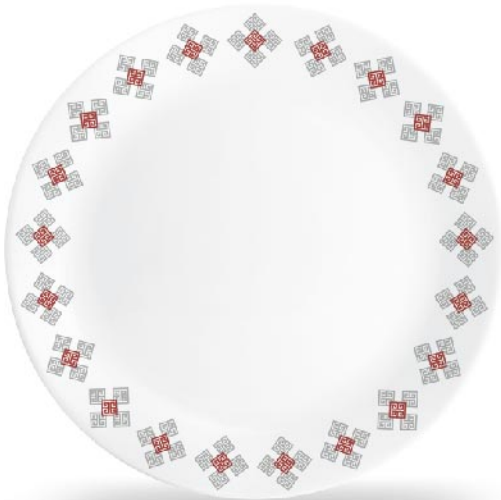

Quarter Plate

Soup Bowl

Veg Bowl

ZARAH

COLLECTION

Block Buster

Dinner Plate

Quarter Plate

Soup Bowl

Veg Bowl

Dainty Blue

Dinner Plate

Quarter Plate

Soup Bowl

Veg Bowl

ZARAH